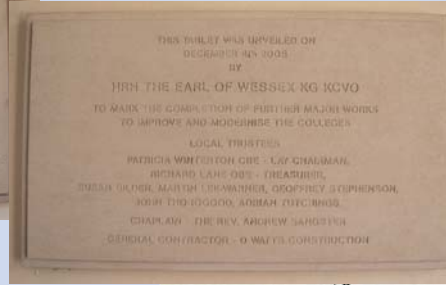

BROMLEY & SHEPPARD'S
COLLEGES
FOUNDED 1666

Registered Charity No. 210337

Deo et Ecclesiae

A plan and guide for your tour round Bromley and Sheppard's Colleges

Founder's Crest and Plaque

Commemorative Plaques